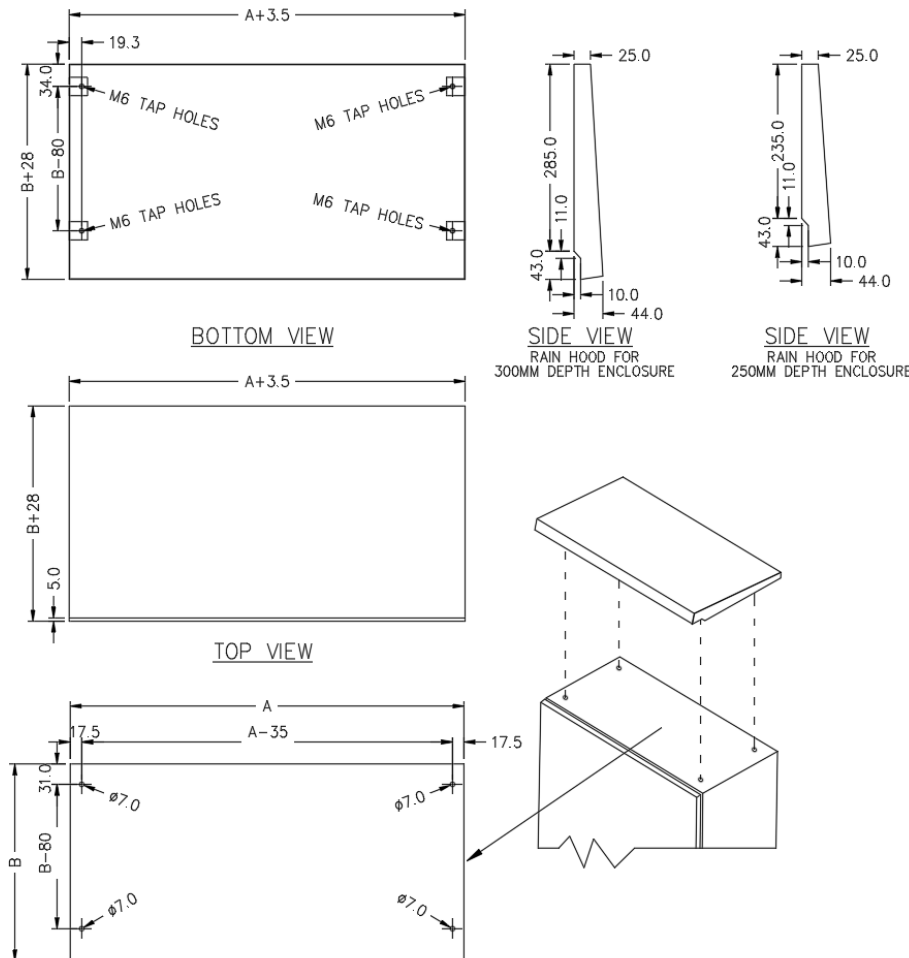

Rain Hood Canopy

- Adaptable for CVS Mild Steel and Stainless-Steel enclosures
- Material: Polyester Coated Electro Galvanized Steel
- Rain Hood Canopy to suit enclosures above 500mm width
- Rain Hood Canopy also available for double door enclosures
- Compact installation
- Does not come as a kit; needs to be purchased separately

EUR-CVS RH	
Width	
50	500mm
60	600mm
70	700mm
80	800mm
100	1000mm
120	1200mm
Depth	
25	250mm
30	300mm

Dimensions for EUR-CVS RH; Rain Hood Canopy

DRILLING DIMENSIONS ON THE ENCLOSURE

Rain Hood Part No.	A-Enclosure Width/mm	B-Enclosure Depth/mm
EUR-CVS RH5025	500	250
EUR-CVS RH6025	600	250
EUR-CVS RH6030	600	300
EUR-CVS RH7025	700	250
EUR-CVS RH8025	800	250
EUR-CVS RH7025	700	250
EUR-CVS RH8025	800	250
EUR-CVS RH8030	800	300
EUR-CVS RH10030	1000	300
EUR-CVS RH12030	1200	300